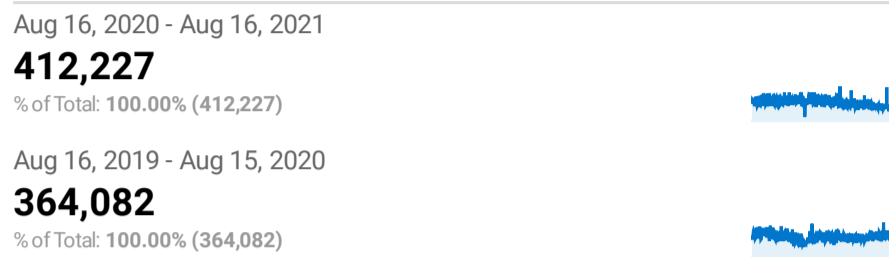

Aug 16, 2020 - Aug 16, 2021

Compare to: Aug 16, 2019 - Aug 15, 2020

Top Twenty

All Users
+0.00% Sessions

Pageviews and Unique Pageviews by Page

Page	Pageviews	Unique Pageviews
/howto/computers/cut-copy-paste.htm		
Aug 16, 2020 - Aug 16, 2021	192,840	184,061
Aug 16, 2019 - Aug 15, 2020	123,695	118,767
% Change	55.90%	54.98%
/default.htm		
Aug 16, 2020 - Aug 16, 2021	28,128	21,792
Aug 16, 2019 - Aug 15, 2020	35,165	28,140
% Change	-20.01%	-22.56%
/news/obits/default.htm		
Aug 16, 2020 - Aug 16, 2021	14,935	9,127
Aug 16, 2019 - Aug 15, 2020	12,274	7,521
% Change	21.68%	21.35%
/employment/default.htm		
Aug 16, 2020 - Aug 16, 2021	11,630	3,889
Aug 16, 2019 - Aug 15, 2020	17,938	5,439
% Change	-35.17%	-28.50%
/levicoffin/default.htm		
Aug 16, 2020 - Aug 16, 2021	10,594	7,641
Aug 16, 2019 - Aug 15, 2020	11,882	8,014
% Change	-10.84%	-4.65%
/news/default.htm		
Aug 16, 2020 - Aug 16, 2021	10,026	6,645
Aug 16, 2019 - Aug 15, 2020	10,141	5,876
% Change	-1.13%	13.09%
/facts/starr-piano.htm		
Aug 16, 2020 - Aug 16, 2021	6,690	4,212
Aug 16, 2019 - Aug 15, 2020	6,946	4,318
% Change	-3.69%	-2.45%
/government/default.htm		
Aug 16, 2020 - Aug 16, 2021	5,329	3,948
Aug 16, 2019 - Aug 15, 2020	5,976	4,309
% Change	-10.83%	-8.38%
/waynet/spotlight/2004/040908-highpoint.htm		
Aug 16, 2020 - Aug 16, 2021	4,670	4,235
Aug 16, 2019 - Aug 15, 2020	2,206	1,969
% Change	111.70%	115.08%
/business/default.htm		
Aug 16, 2020 - Aug 16, 2021	2,839	1,810

Pageviews

Sessions and % New Sessions by Default Channel Grouping

Default Channel Grouping	Sessions	% New Sessions
Organic Search		
Aug 16, 2020 - Aug 16, 2021	244,746	86.51%
Aug 16, 2019 - Aug 15, 2020	176,144	84.46%
% Change	38.95%	2.43%
Direct		
Aug 16, 2020 - Aug 16, 2021	50,645	65.23%
Aug 16, 2019 - Aug 15, 2020	51,818	66.70%
% Change	-2.26%	-2.21%
Referral		
Aug 16, 2020 - Aug 16, 2021	6,137	73.85%
Aug 16, 2019 - Aug 15, 2020	10,868	69.07%
% Change	-43.53%	6.92%
Social		
Aug 16, 2020 - Aug 16, 2021	3,193	92.14%
Aug 16, 2019 - Aug 15, 2020	3,199	85.40%
% Change	-0.19%	7.89%
Email		
Aug 16, 2020 - Aug 16, 2021	6	33.33%
Aug 16, 2019 - Aug 15, 2020	0	0.00%
% Change	100.00%	100.00%
(Other)		
Aug 16, 2020 - Aug 16, 2021	1	100.00%
Aug 16, 2019 - Aug 15, 2020	13	92.31%
% Change	-92.31%	8.33%

Pageviews by Page

Page	Pageviews
/howto/computers/cut-copy-paste.htm	
Aug 16, 2020 - Aug 16, 2021	192,840
Aug 16, 2019 - Aug 15, 2020	123,695
% Change	55.90%
/default.htm	
Aug 16, 2020 - Aug 16, 2021	28,128
Aug 16, 2019 - Aug 15, 2020	35,165
% Change	-20.01%
/news/obits/default.htm	
Aug 16, 2020 - Aug 16, 2021	14,935
Aug 16, 2019 - Aug 15, 2020	12,274
% Change	21.68%
/employment/default.htm