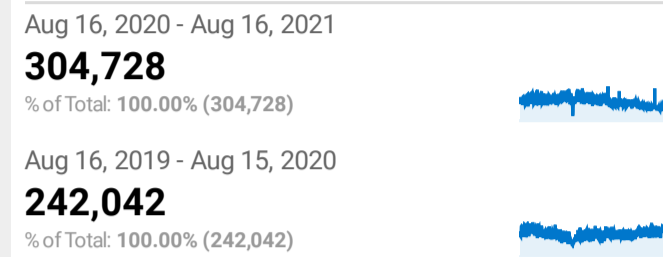

Pageviews

Sessions and % New Sessions by Default Channel Grouping

Default Channel Grouping	Sessions	% New Sessions
Organic Search		
Aug 16, 2020 - Aug 16, 2021	244,746	86.51%
Aug 16, 2019 - Aug 15, 2020	176,144	84.46%
% Change	38.95%	2.43%
Direct		
Aug 16, 2020 - Aug 16, 2021	50,645	65.23%
Aug 16, 2019 - Aug 15, 2020	51,818	66.70%
% Change	-2.26%	-2.21%
Referral		
Aug 16, 2020 - Aug 16, 2021	6,137	73.85%
Aug 16, 2019 - Aug 15, 2020	10,868	69.07%
% Change	-43.53%	6.92%
Social		
Aug 16, 2020 - Aug 16, 2021	3,193	92.14%
Aug 16, 2019 - Aug 15, 2020	3,199	85.40%
% Change	-0.19%	7.89%
Email		
Aug 16, 2020 - Aug 16, 2021	6	33.33%
Aug 16, 2019 - Aug 15, 2020	0	0.00%
% Change	100.00%	100.00%
(Other)		
Aug 16, 2020 - Aug 16, 2021	1	100.00%
Aug 16, 2019 - Aug 15, 2020	13	92.31%
% Change	-92.31%	8.33%

Sessions

Unique Visitors

Users by User Type

User Type	Users
New Visitor	
Aug 16, 2020 - Aug 16, 2021	255,278
Aug 16, 2019 - Aug 15, 2020	192,749
% Change	32.44%
Returning Visitor	
Aug 16, 2020 - Aug 16, 2021	27,285
Aug 16, 2019 - Aug 15, 2020	23,082
% Change	18.21%