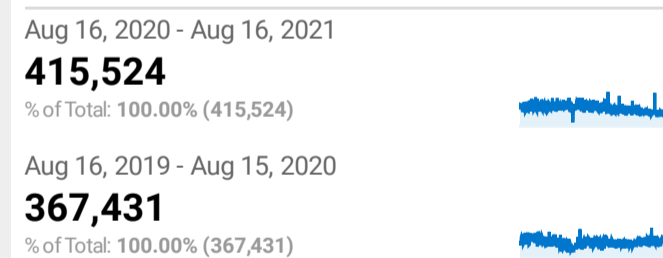

Sessions

Unique Visitors

Users by User Type

User Type	Users
New Visitor	
Aug 16, 2020 - Aug 16, 2021	255,278
Aug 16, 2019 - Aug 15, 2020	192,749
% Change	32.44%
Returning Visitor	
Aug 16, 2020 - Aug 16, 2021	27,285
Aug 16, 2019 - Aug 15, 2020	23,082
% Change	18.21%

Hits

Sessions and % New Sessions by Default Channel Grouping

Default Channel Grouping	Sessions	% New Sessions
Organic Search		
Aug 16, 2020 - Aug 16, 2021	244,746	86.51%
Aug 16, 2019 - Aug 15, 2020	176,144	84.46%
% Change	38.95%	2.43%
Direct		
Aug 16, 2020 - Aug 16, 2021	50,645	65.23%
Aug 16, 2019 - Aug 15, 2020	51,818	66.70%
% Change	-2.26%	-2.21%
Referral		
Aug 16, 2020 - Aug 16, 2021	6,137	73.85%
Aug 16, 2019 - Aug 15, 2020	10,868	69.07%
% Change	-43.53%	6.92%